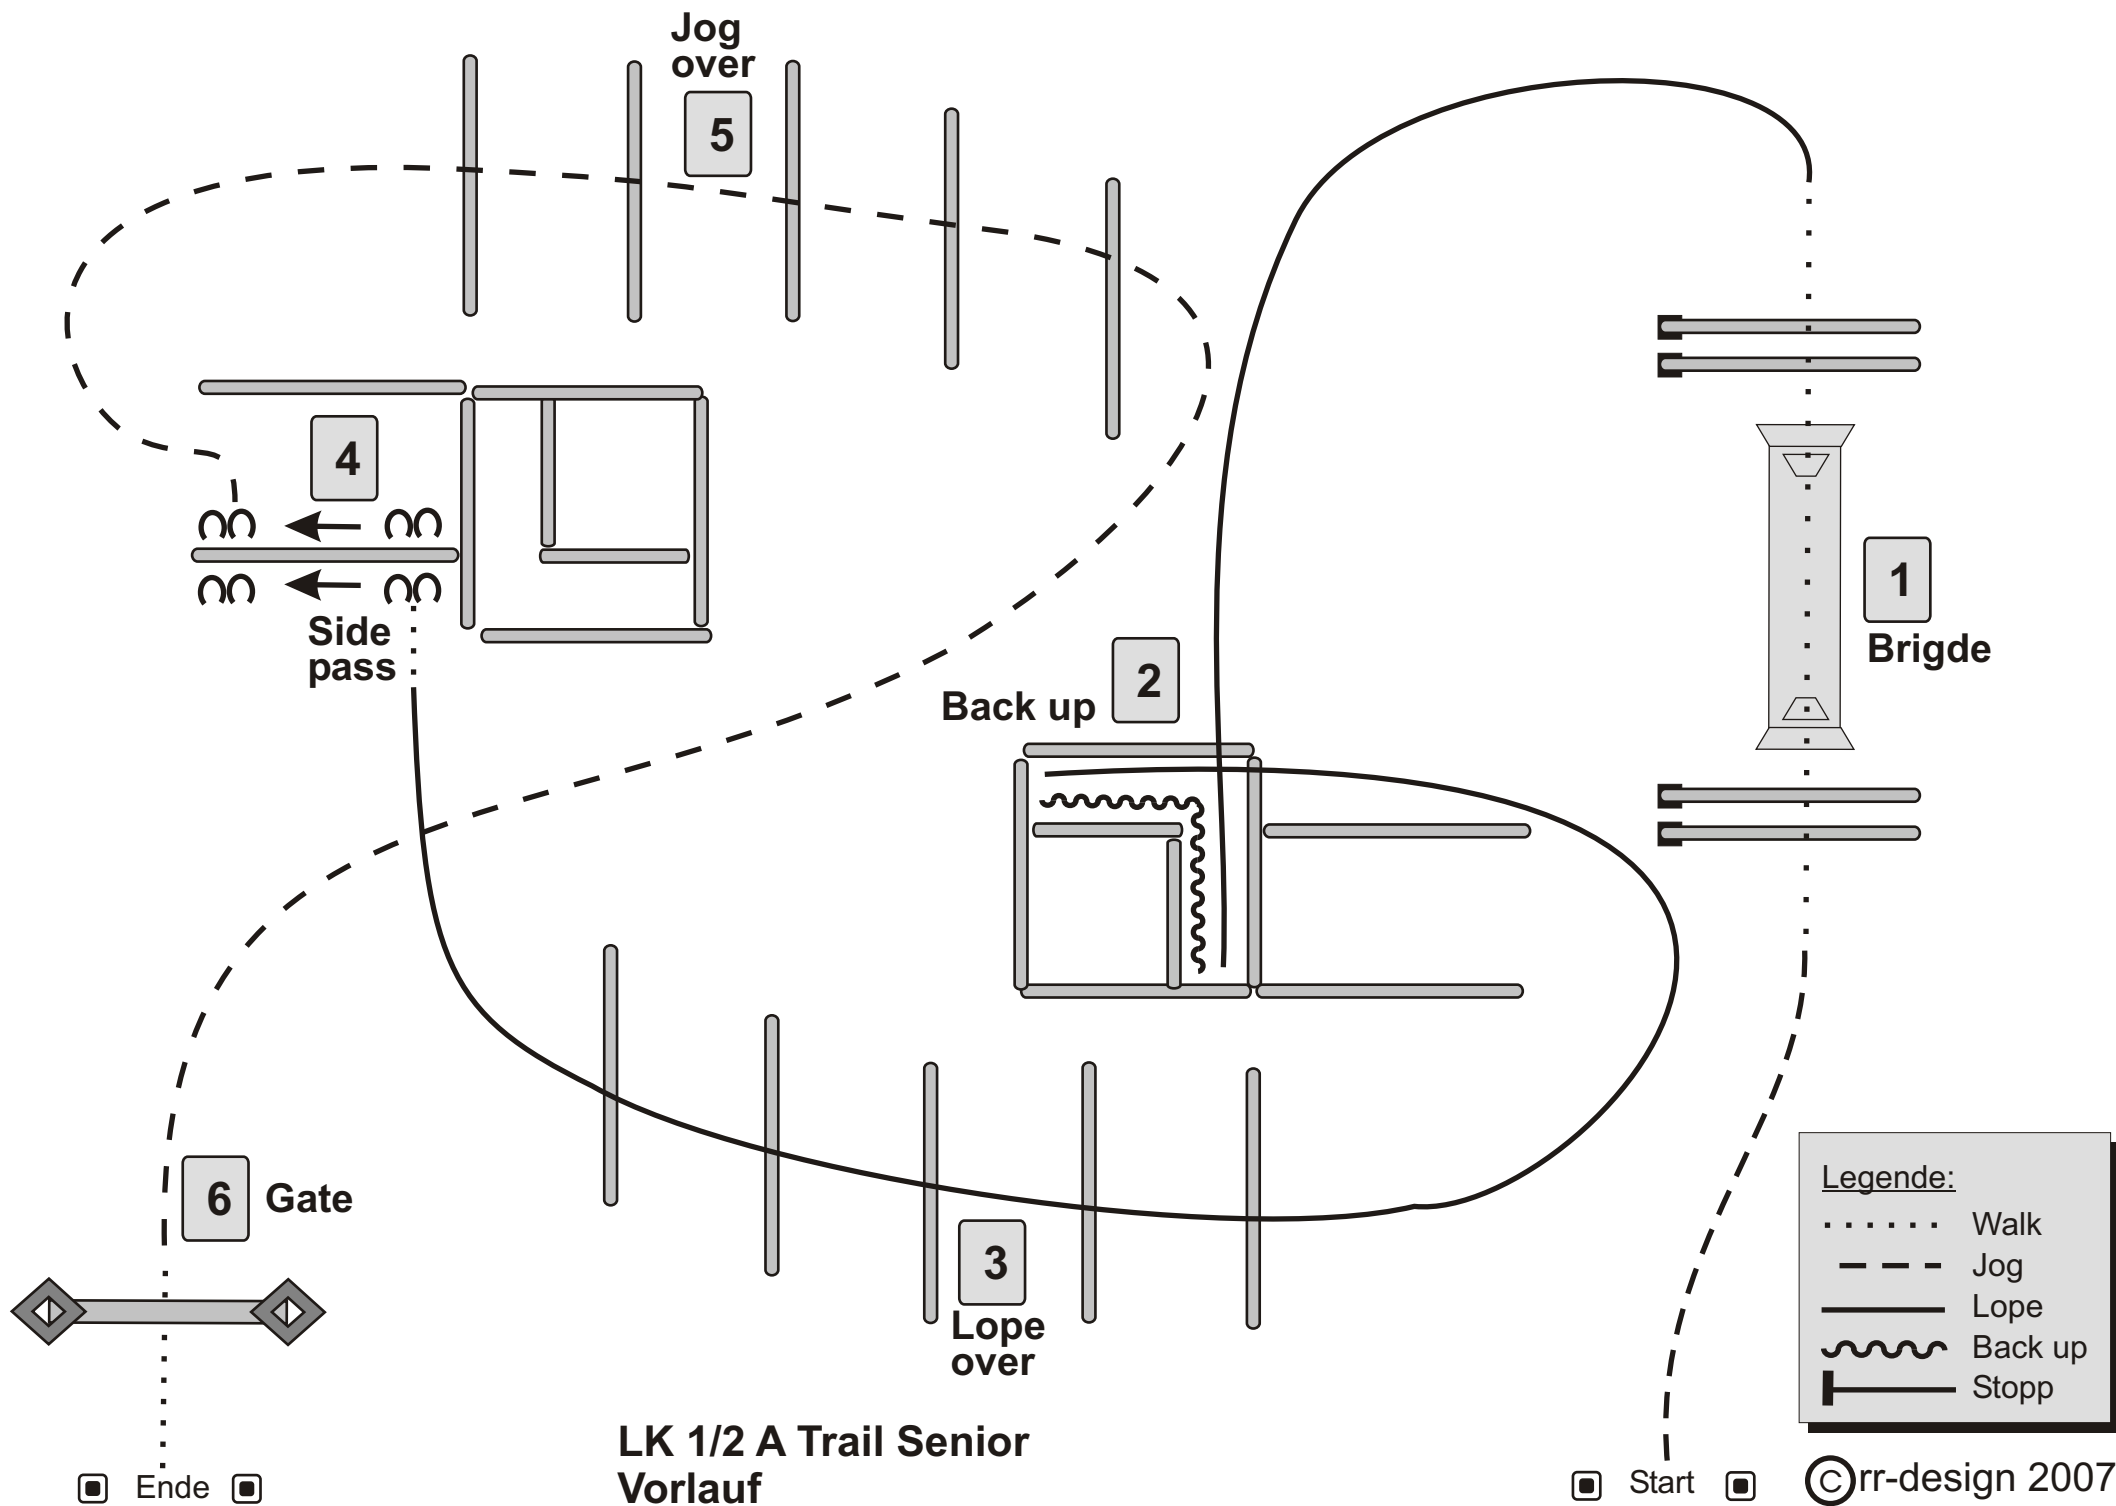

**LK 1/2 A Trail Junior
Vorlauf**

Legende:

.....	Walk
- - - -	Jog
————	Lope
~~~~~	Back up
⊥	Stopp

Ende

Start

©rr-design 2007

Lope over  
3

Pick up

6  
Brigde

2  
Back up

4  
Turn 270°

Drop down

1 Gate

5  
Lope over

**Legende:**

- ..... Walk
- Jog
- Lope
- ~~~~~ Back up
- ┐ Stopp

**LK 1/2 A Trail Senior Finale**

Start

Ende

©rr-design 2007

1 Gate

2 Back up

3 Jog over

4 Lope over

6 Back up

5 Brigde

**Legende:**

- ..... Walk
- - - - - Jog
- Lope
- ~~~~~ Back up
- ⊥ Stopp

Start

LK 1/2 B Trail  
Finale

Ende

©rr-design 2007