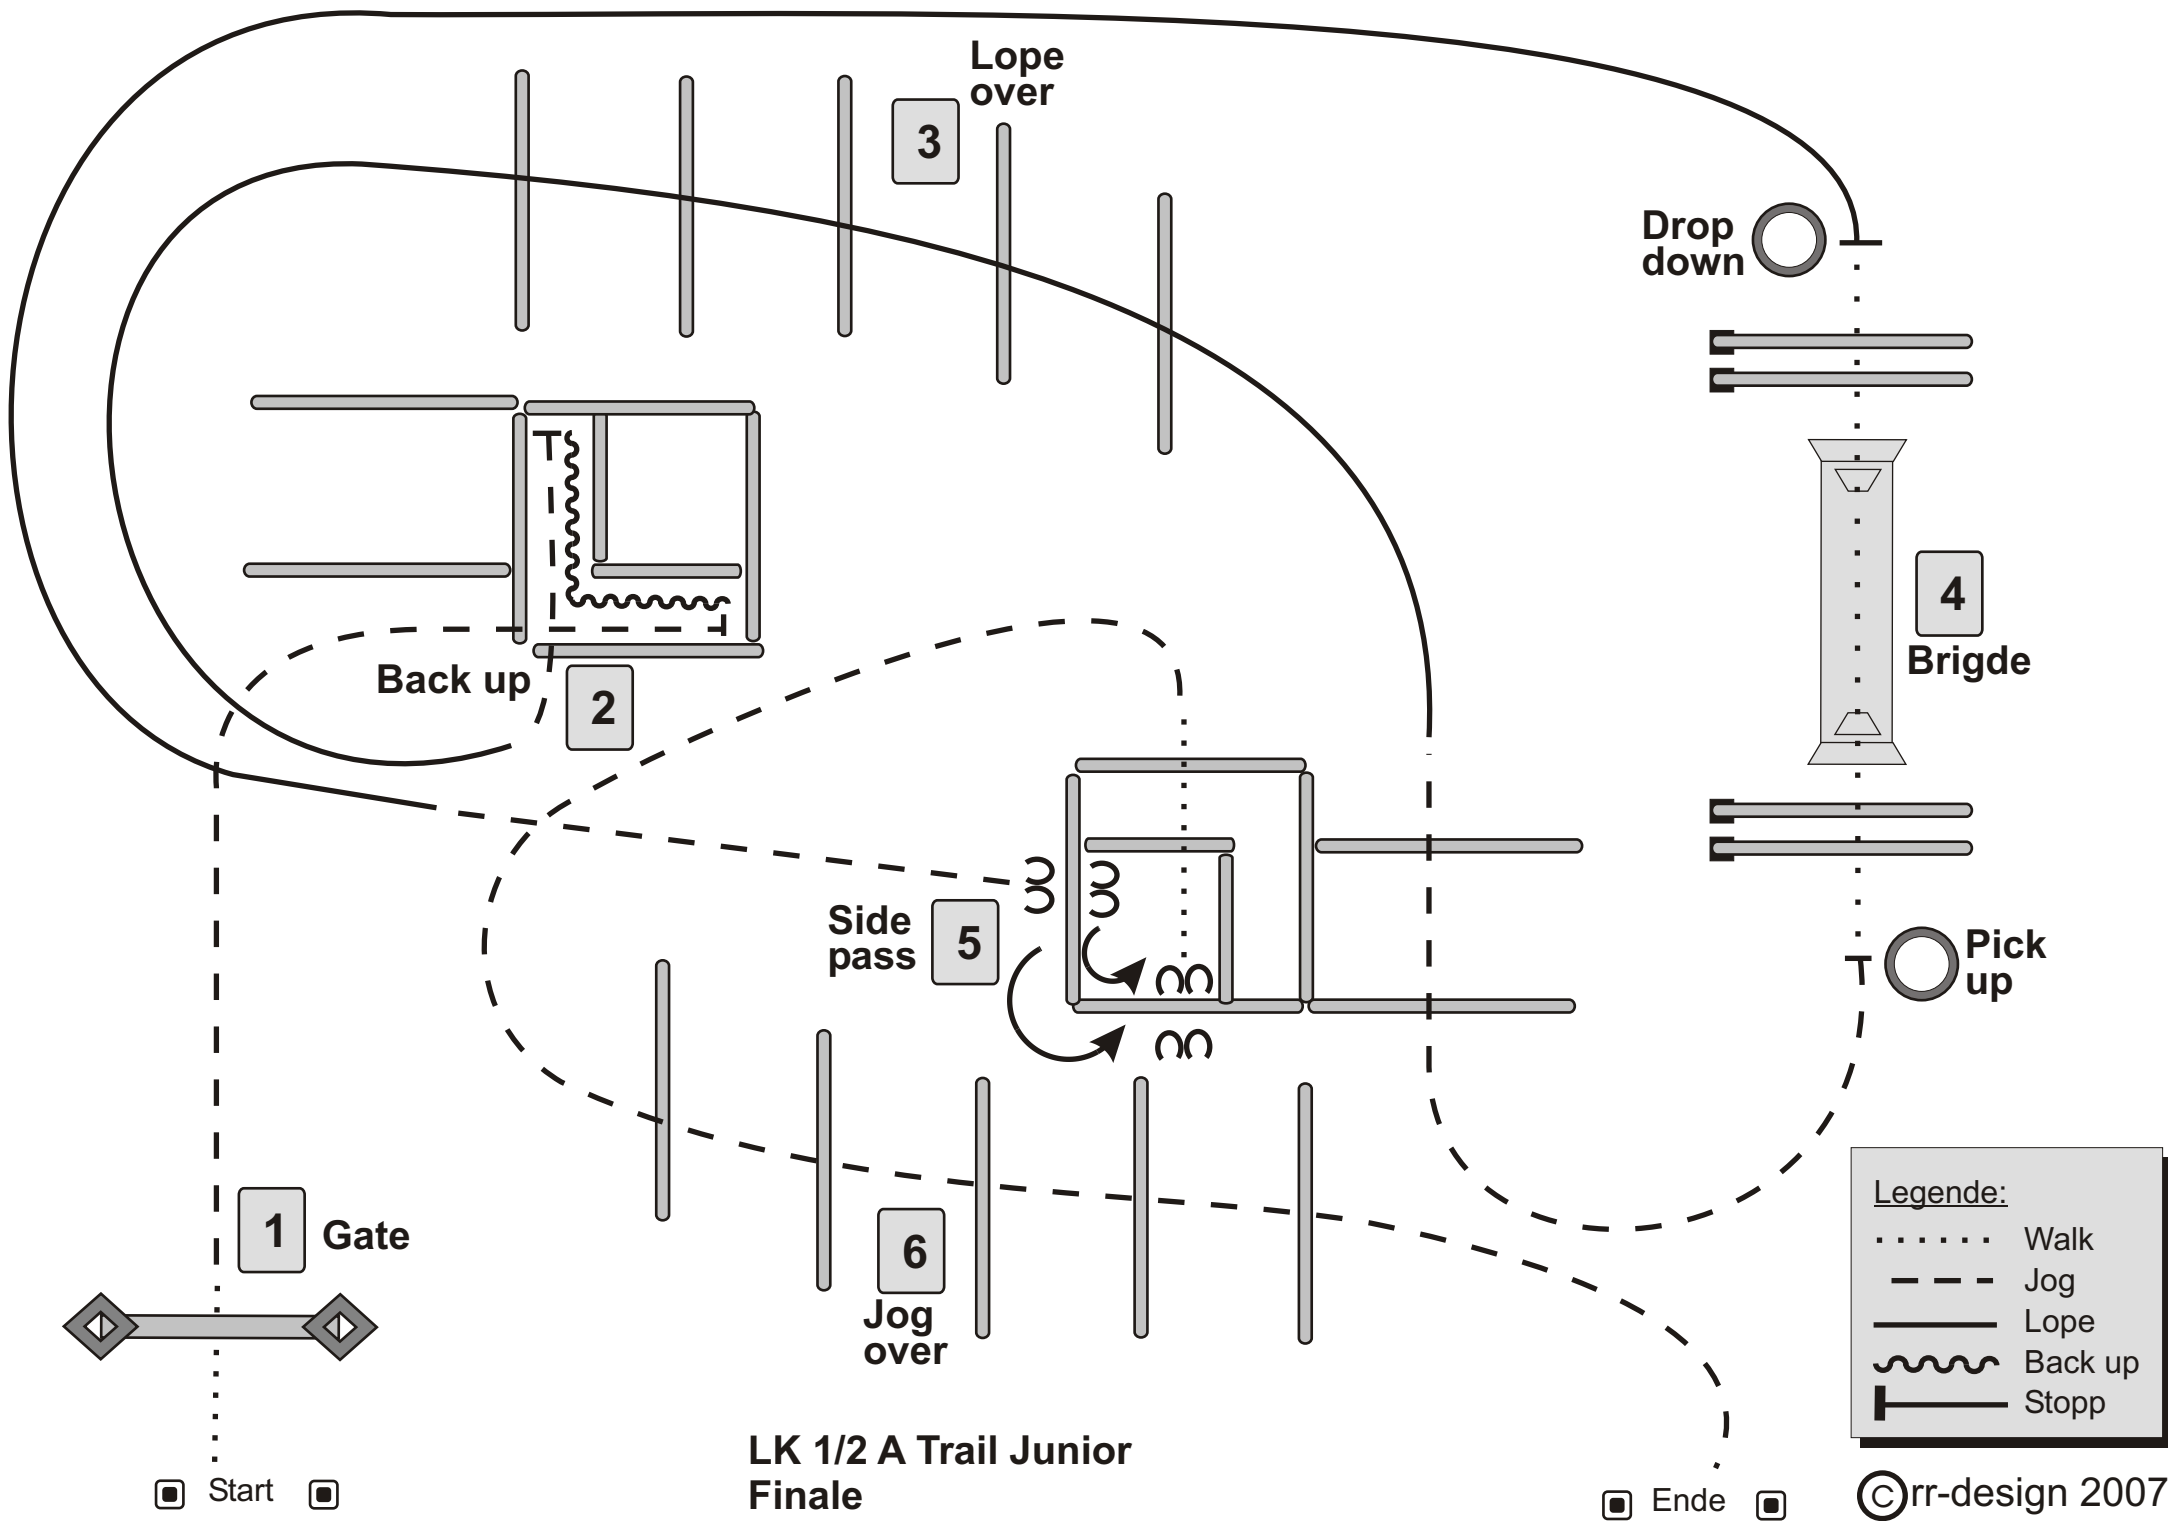

**LK 1/2 A Trail Junior
Vorlauf**

Legende:

.....	Walk
- - - -	Jog
————	Lope
~~~~~	Back up
⊥	Stopp

Ende

Start

©rr-design 2007

Lope over  
3

Pick up

6  
Brigde

2  
Back up

4  
Turn 270°

Drop down

1 Gate

5  
Lope over

**Legende:**

- ..... Walk
- Jog
- Lope
- ~~~~~ Back up
- ┐ Stopp

**LK 1/2 A Trail Senior Finale**

Start

Ende

©rr-design 2007

1 Gate

2 Back up

3 Jog over

4 Lope over

6 Back up

5 Brigde

**Legende:**

- ..... Walk
- - - - - Jog
- Lope
- ~~~~~ Back up
- ⊥ Stopp

Start

LK 1/2 B Trail  
Finale

Ende

©rr-design 2007