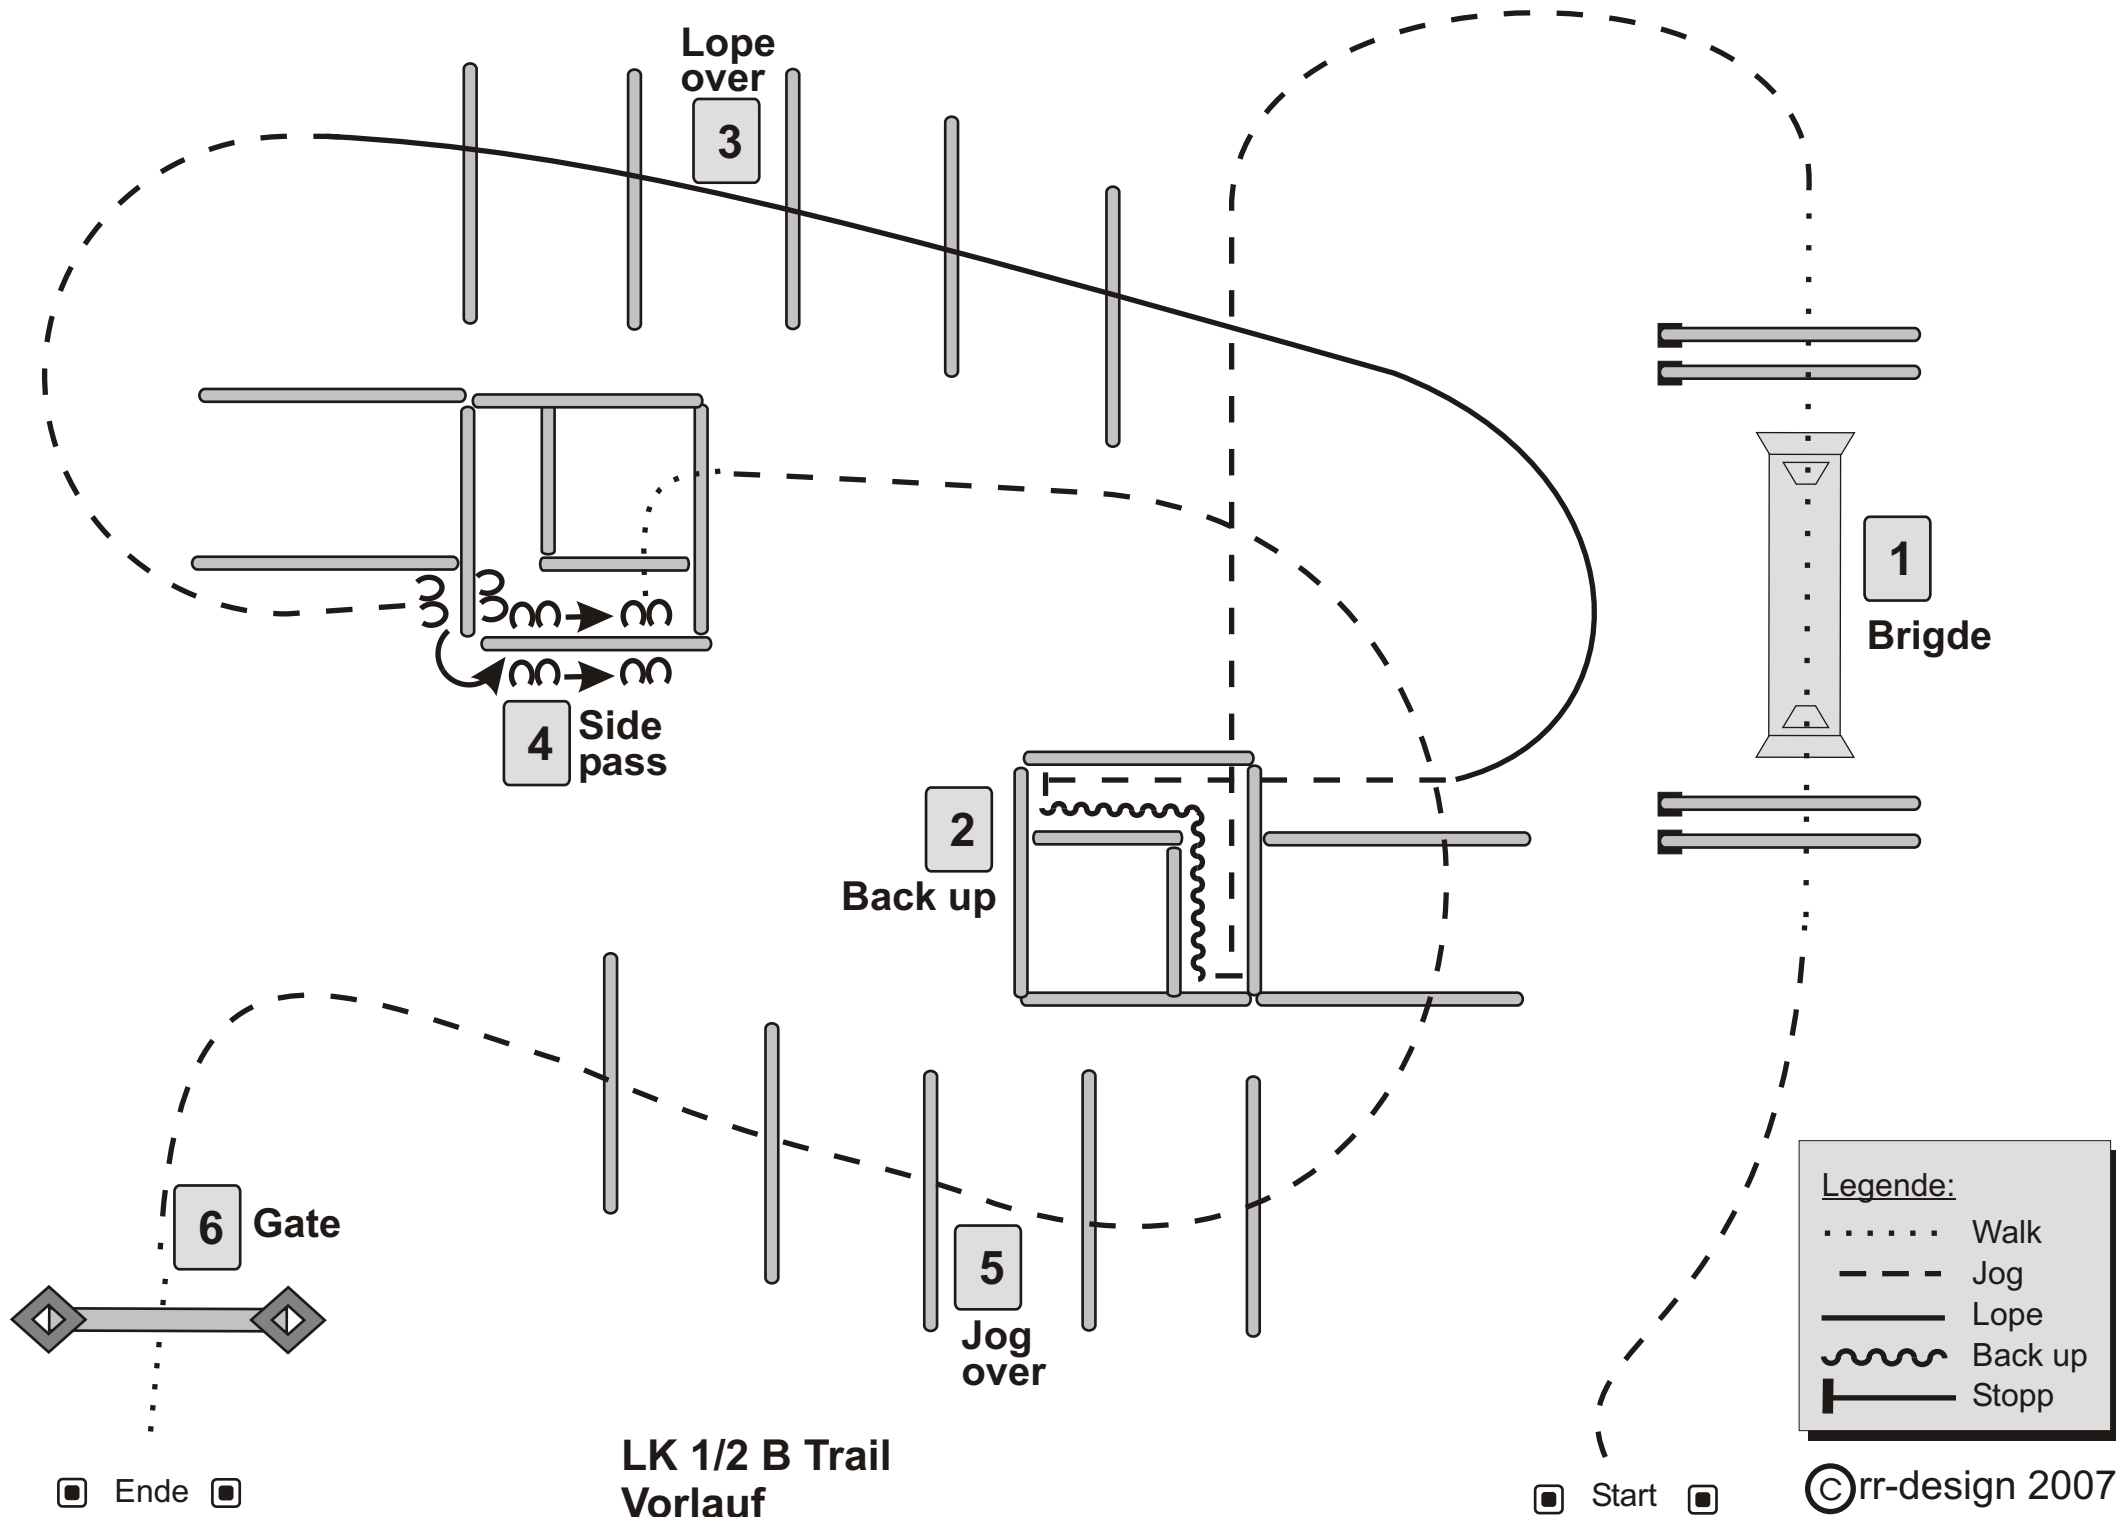

6  
Brigde

2  
Back up

4  
Turn 270°

Drop down

1 Gate

5  
Lope over

**Legende:**

- ..... Walk
- Jog
- Lope
- ~~~~~ Back up
- ┐ Stopp

**LK 1/2 A Trail Senior Finale**

Start

Ende

©rr-design 2007

1 Gate

2 Back up

3 Jog over

4 Lope over