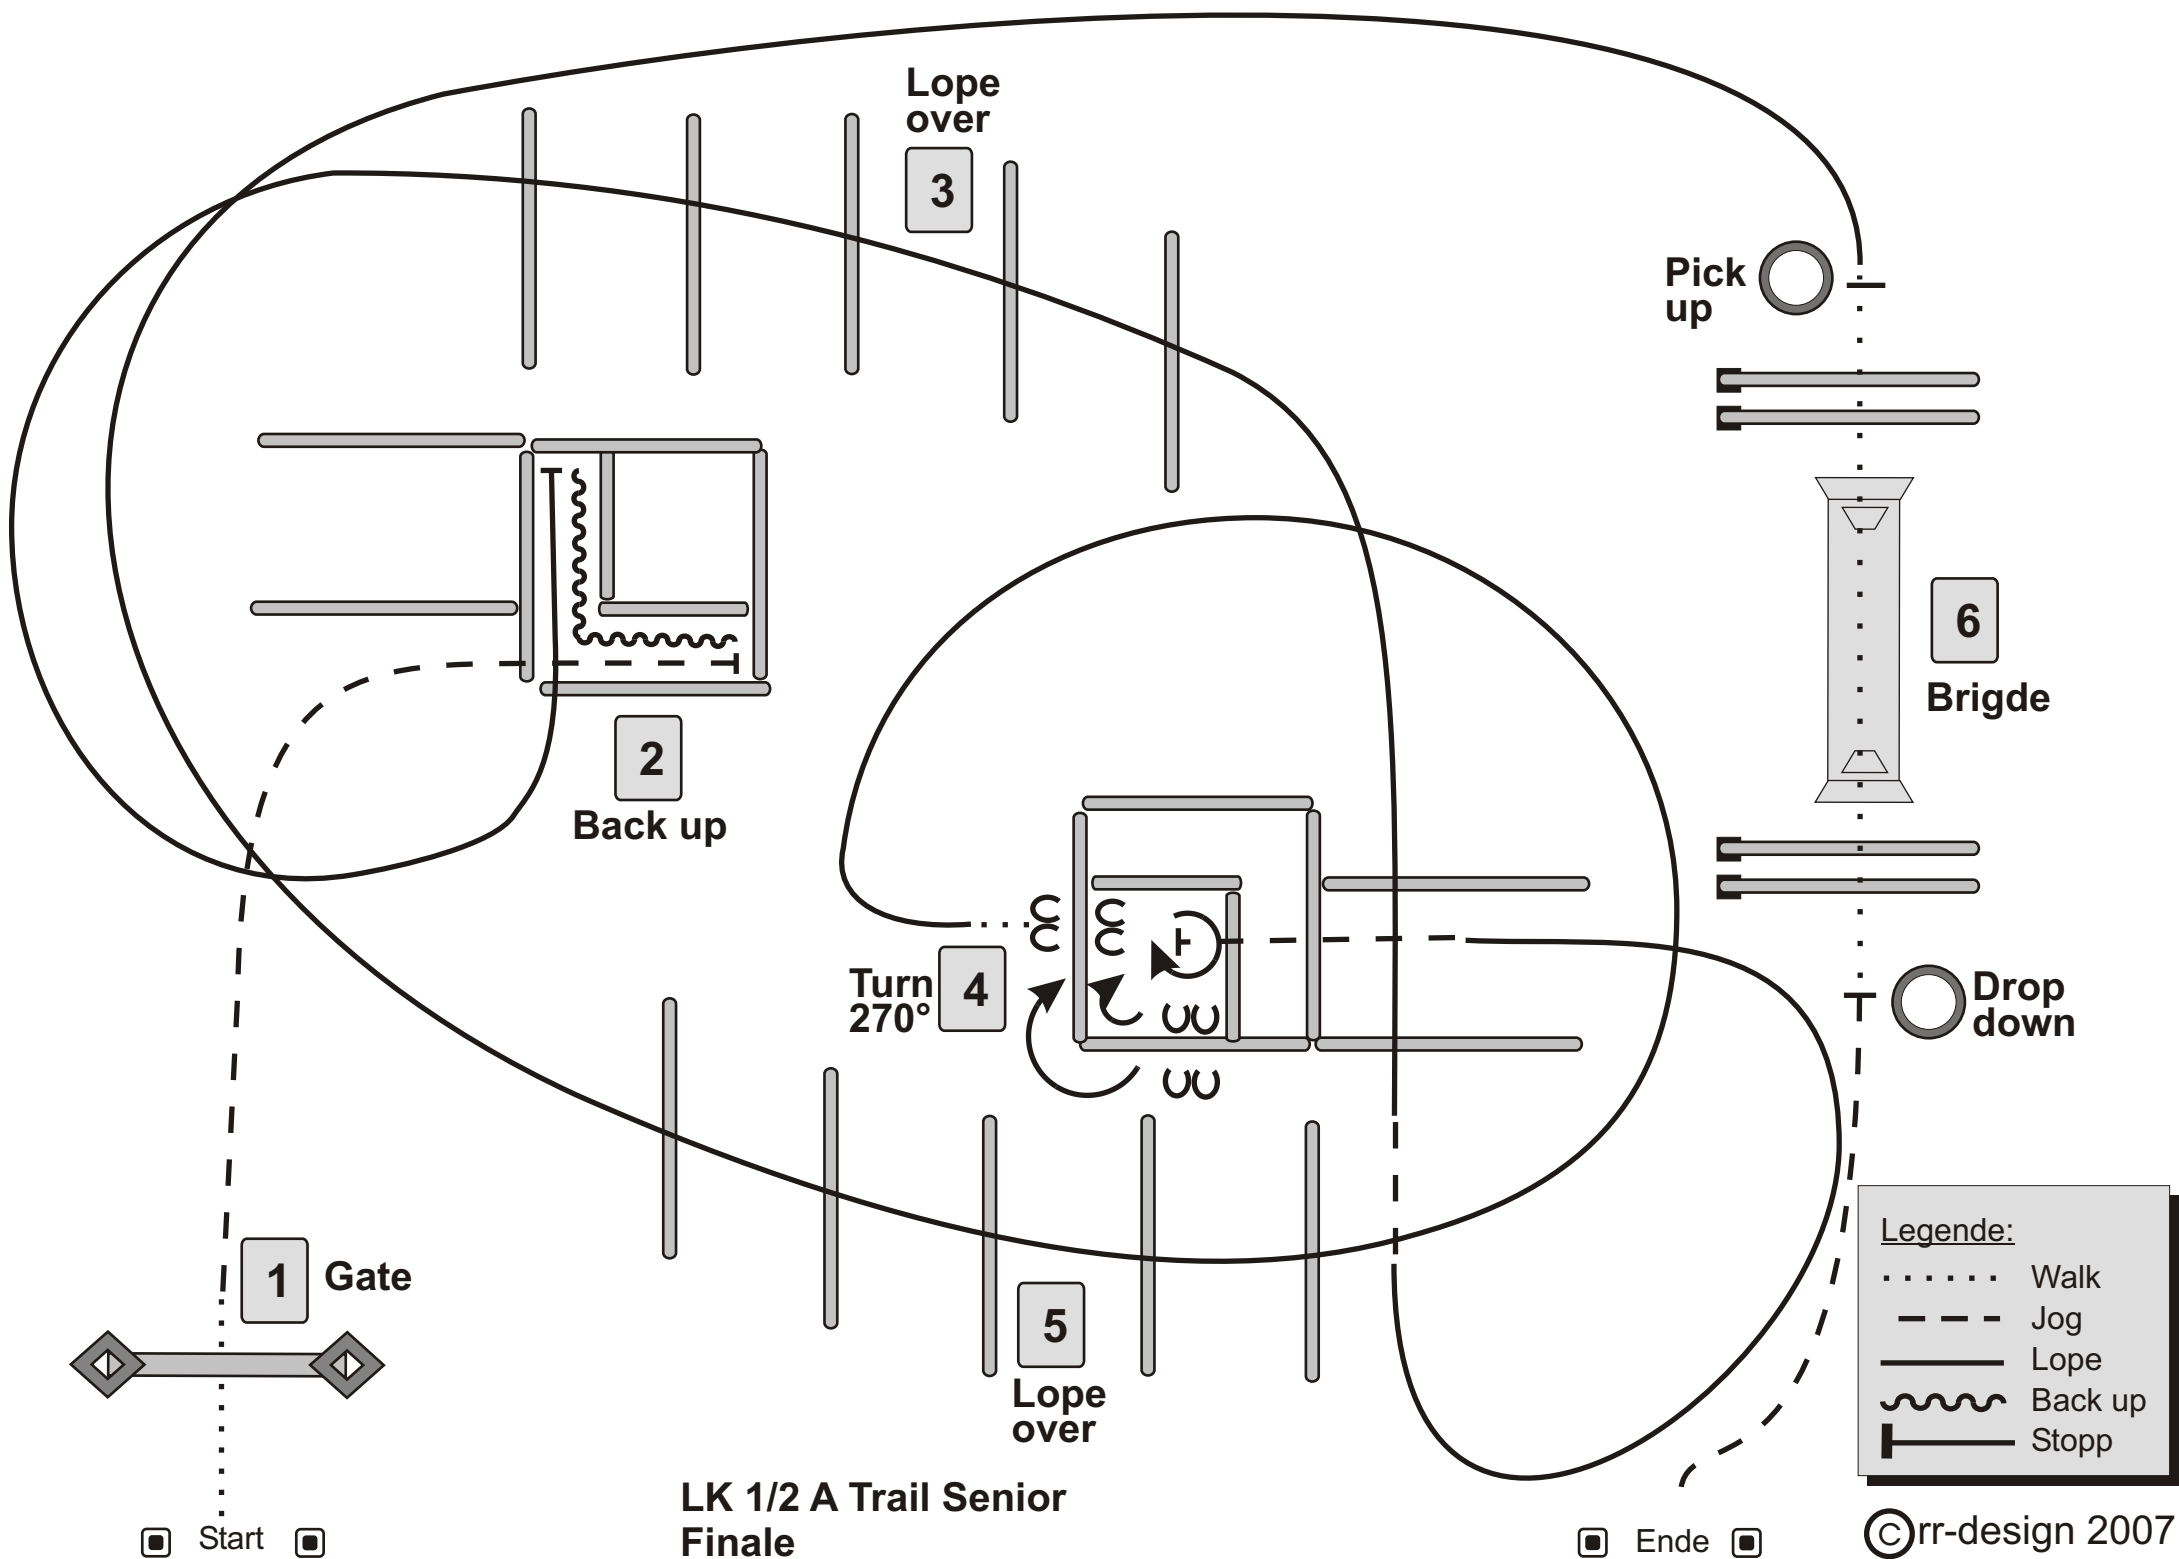

**LK 1/2 A Trail Junior
Vorlauf**

Legende:

.....	Walk
- - - -	Jog
————	Lope
~~~~~	Back up
⊥	Stopp

Ende

Start

©rr-design 2007

Lope over  
3

Pick up

6  
Brigde

2  
Back up

4  
Turn 270°

Drop down

1 Gate

5  
Lope over

**Legende:**

- ..... Walk
- Jog
- Lope
- ~~~~~ Back up
- ┐ Stopp

**LK 1/2 A Trail Senior Finale**

Start

Ende

©rr-design 2007

1 Gate

2 Back up

3 Jog over

4 Lope over

6 Back up

5 Brigde

**Legende:**

- ..... Walk
- - - - - Jog
- Lope
- ~~~~~ Back up
- ⊥ Stopp

Start

LK 1/2 B Trail  
Finale

Ende

©rr-design 2007