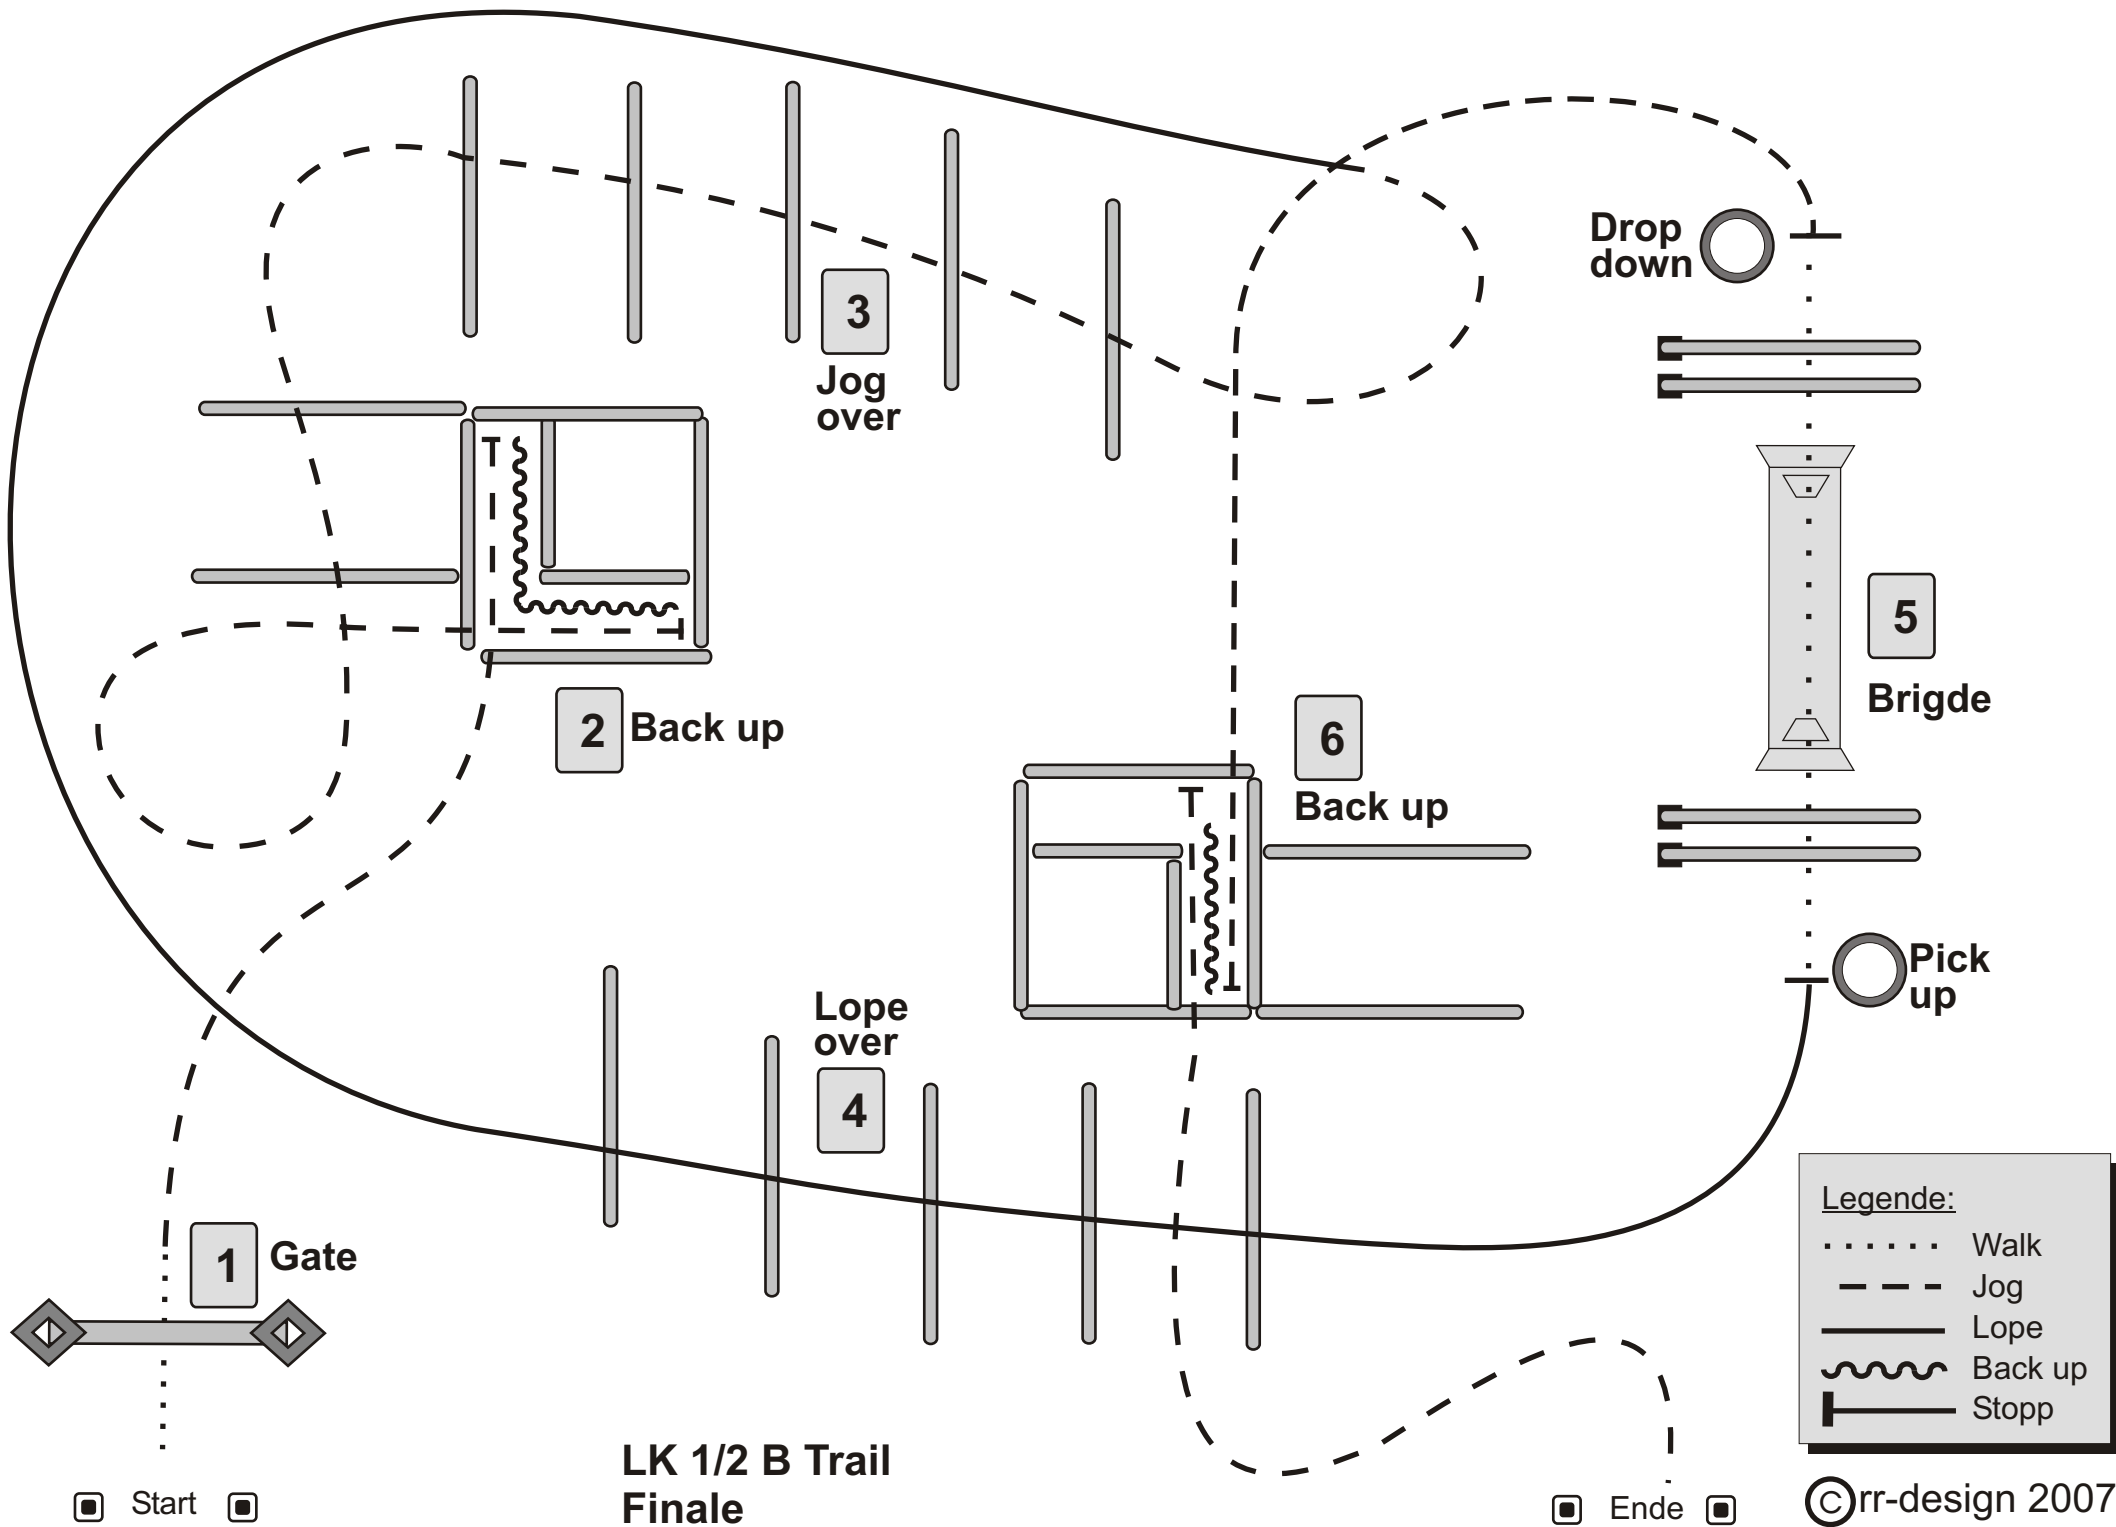

6  
Brigde

2  
Back up

4  
Turn 270°

Drop down

1 Gate

5  
Lope over

**Legende:**

- ..... Walk
- Jog
- Lope
- ~~~~~ Back up
- ┐ Stopp

**LK 1/2 A Trail Senior Finale**

Start

Ende

©rr-design 2007

1 Gate

2 Back up

3 Jog over

4 Lope over