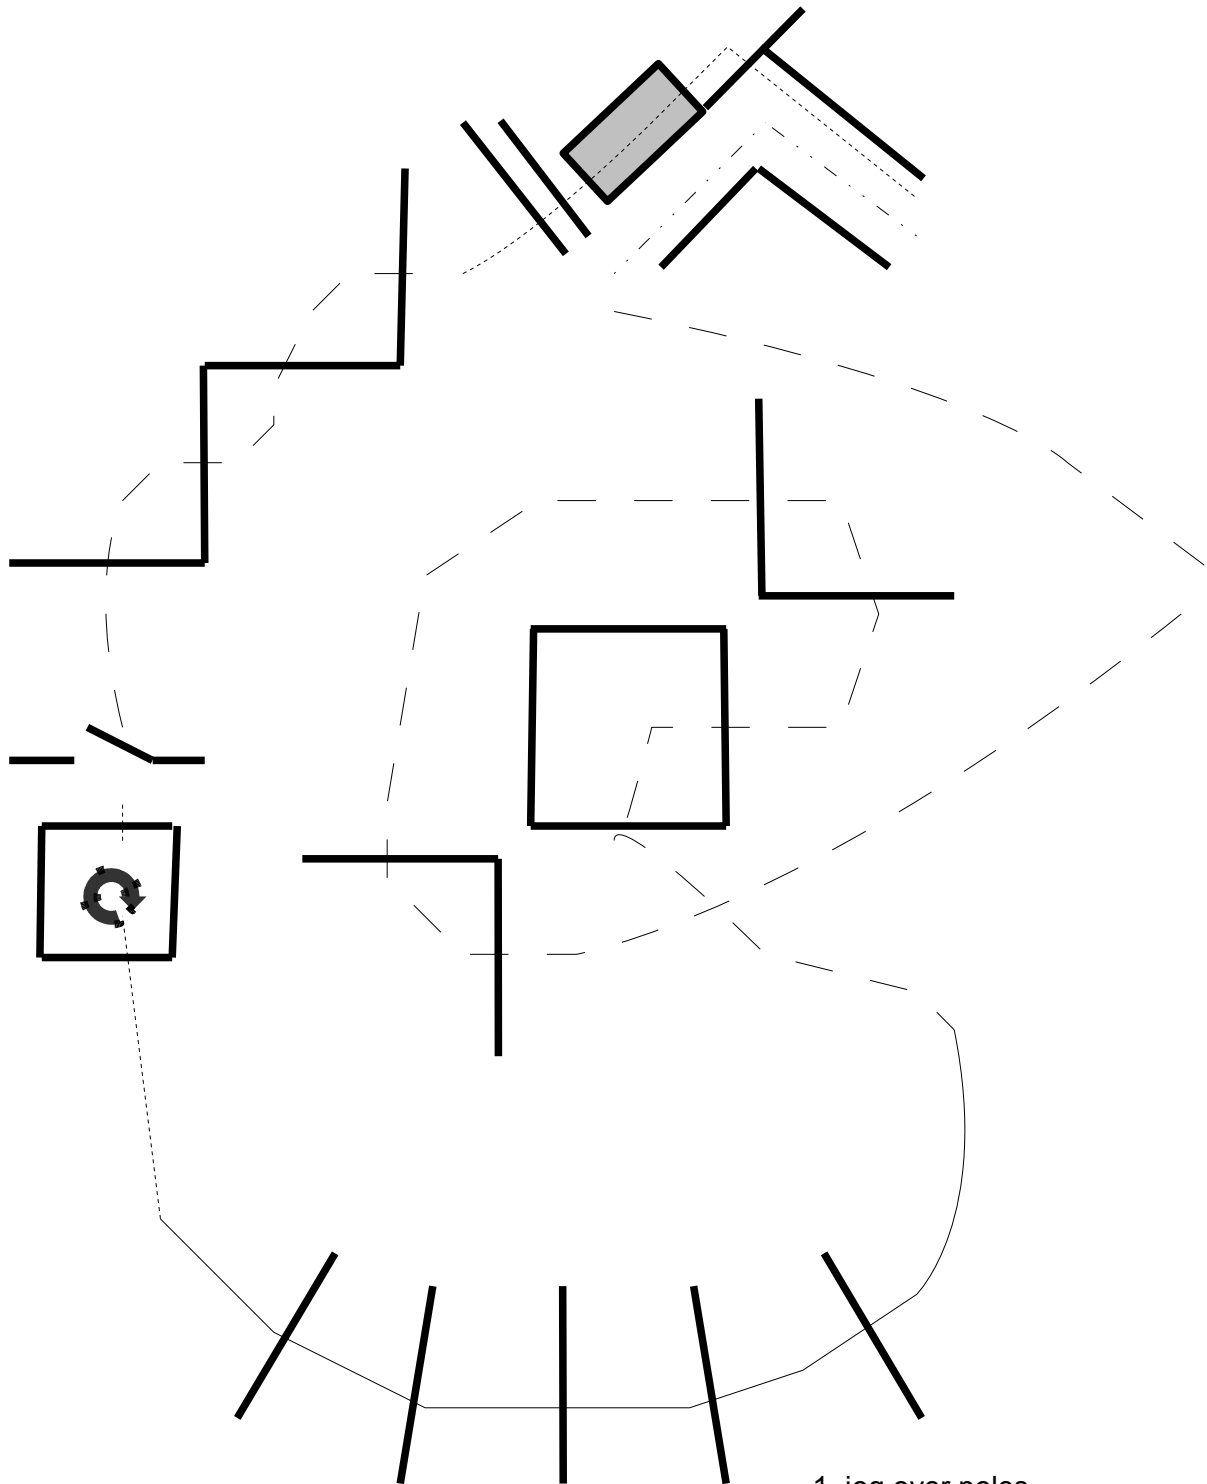

European Experience Junior Trail

1. jog over poles
2. lope over poles
3. walk into box, turn 360° to right
4. work gate
5. jog over poles
6. walk over poles and bridge into L
7. back up thru L and jog out