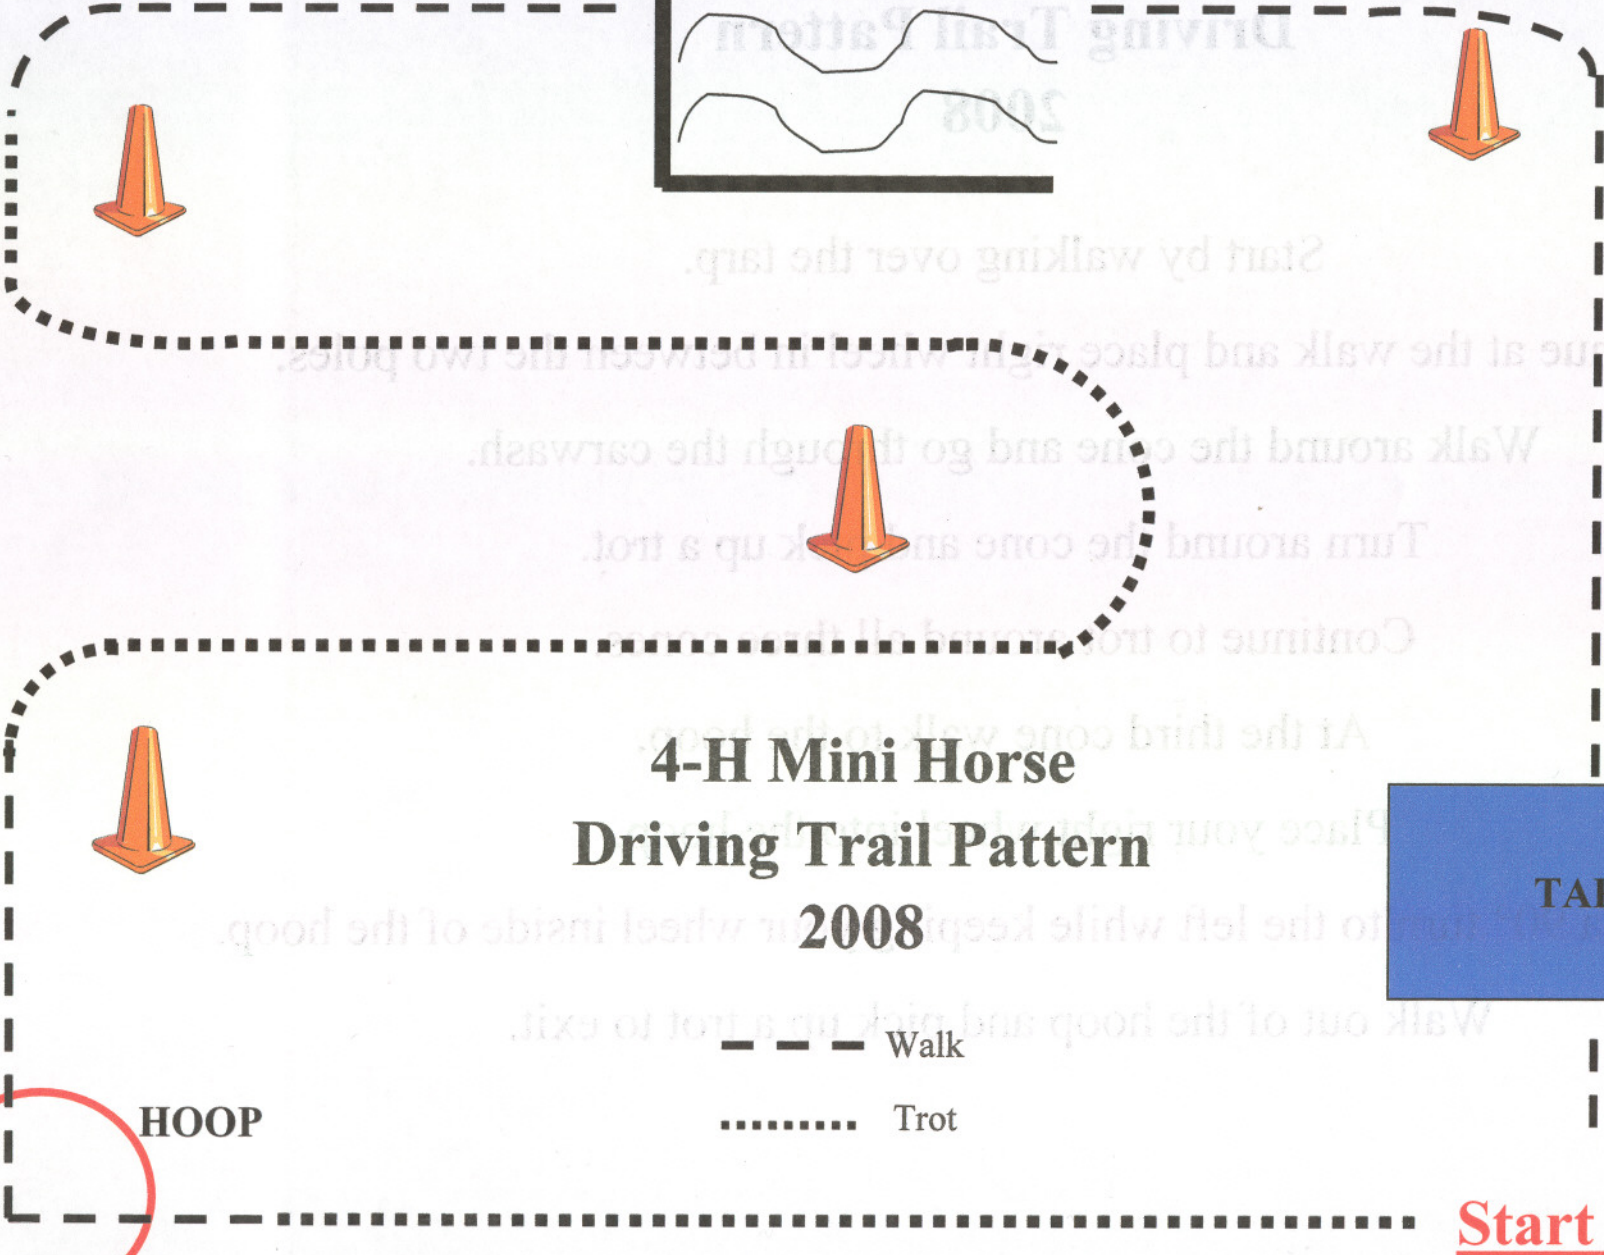

CARWASH

POLES

TARP

4-H Mini Horse Driving Trail Pattern 2008

Walk

Trot

HOOP

Start / End

**4-H Mini Horse
Driving Trail Pattern
2008**

Start by walking over the tarp.

Continue at the walk and place right wheel in between the two poles.

Walk around the cone and go through the carwash.

Turn around the cone and pick up a trot.

Continue to trot around all three cones.

At the third cone walk to the hoop.

Place your right wheel into the hoop.

Perform a 90° turn to the left while keeping your wheel inside of the hoop.

Walk out of the hoop and pick up a trot to exit.